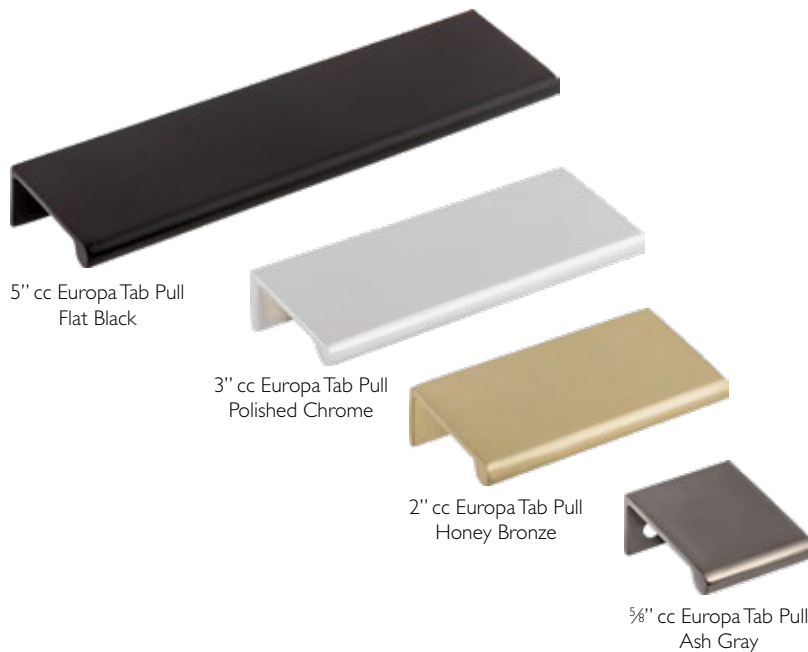

EUROPA TAB PULLS

	ASH GRAY	FLAT BLACK	BRUSHED SATIN NICKEL	HONEY BRONZE	POLISHED CHROME	POLISHED NICKEL
1 ¼" L, ⅝" cc Tab Pull	TK500AG	TK500BLK	TK500BSN	TK500HB	TK500PC	TK500PN
3" L, 2" cc Tab Pull	TK501AG	TK501BLK	TK501BSN	TK501HB	TK501PC	TK501PN
4" L, 3" cc Tab Pull	TK502AG	TK502BLK	TK502BSN	TK502HB	TK502PC	TK502PN
6" L, 5" cc Tab Pull	TK503AG	TK503BLK	TK503BSN	TK503HB	TK503PC	TK503PN