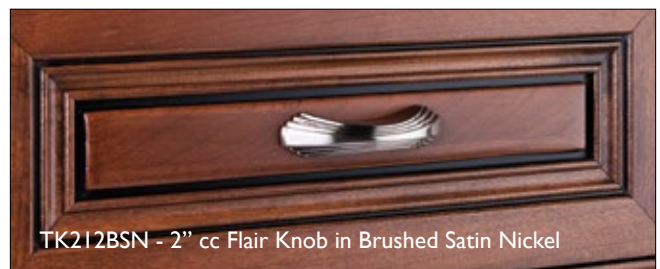

TK212BSN - 2" cc Flair Knob in Brushed Satin Nickel

SYDNEY HARBOUR KNOBS & PULLS

US Patents D680,412; D679,568; D679,569

	BRUSHED SATIN NICKEL	POLISHED CHROME	POLISHED NICKEL	PEWTER ANTIQUÉ	SABLE	UMBRIO
2" cc Flair Knob	TK212BSN	TK212PC	TK212PN	TK212PTA	TK212SAB	TK212UM
5" cc Flair Pull	TK213BSN	TK213PC	TK213PN	TK213PTA	TK213SAB	TK213UM
5" cc Thin Pull	TK216BSN	TK216PC	TK216PN	TK216PTA	TK216SAB	TK216UM
9" cc Flair Pull	TK214BSN	TK214PC	TK214PN	TK214PTA	TK214SAB	TK214UM
12" cc Appliance Pull	TK215BSN	TK215PC	TK215PN	TK215PTA	TK215SAB	TK215UM