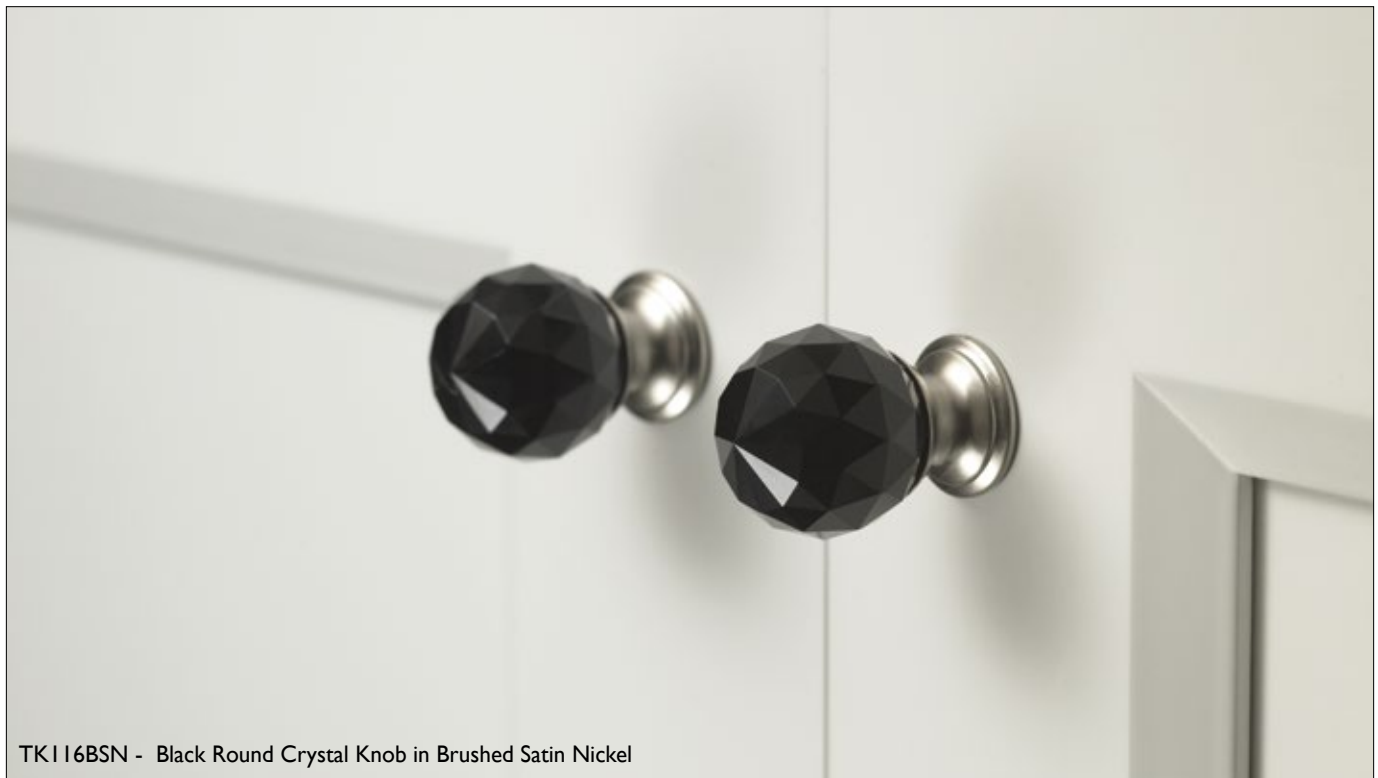

ROUND CRYSTAL KNOBS

	AMBER	BLACK	BLUE	CLEAR	GREEN	LIGHT BLUE	PINK	WINE
1 1/8" – Brushed Satin Nickel Base	TK111BSN	TK115BSN	TK123BSN	TK125BSN	TK119BSN	TK113BSN	TK117BSN	TK121BSN
1 1/8" – Oil Rubbed Bronze Base	TK111ORB	TK115ORB	–	TK125ORB	–	–	–	TK121ORB
1 1/8" – Polished Chrome Base	TK111PC	TK115PC	TK123PC	TK125PC	TK119PC	TK113PC	TK117PC	TK121PC
1 3/8" – Brushed Satin Nickel Base	TK112BSN	TK116BSN	TK124BSN	TK126BSN	TK120BSN	TK114BSN	TK118BSN	TK122BSN
1 3/8" – Oil Rubbed Bronze Base	TK112ORB	TK116ORB	–	TK126ORB	–	–	–	TK122ORB
1 3/8" – Polished Chrome Base	TK112PC	TK116PC	TK124PC	TK126PC	TK120PC	TK114PC	TK118PC	TK122PC