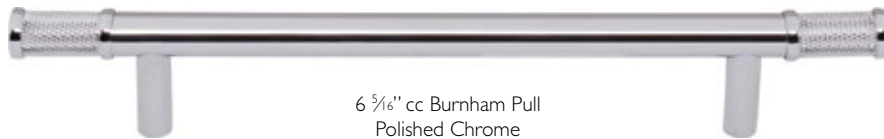

6 ⁵/₁₆" cc Burnham Pull
Polished Chrome