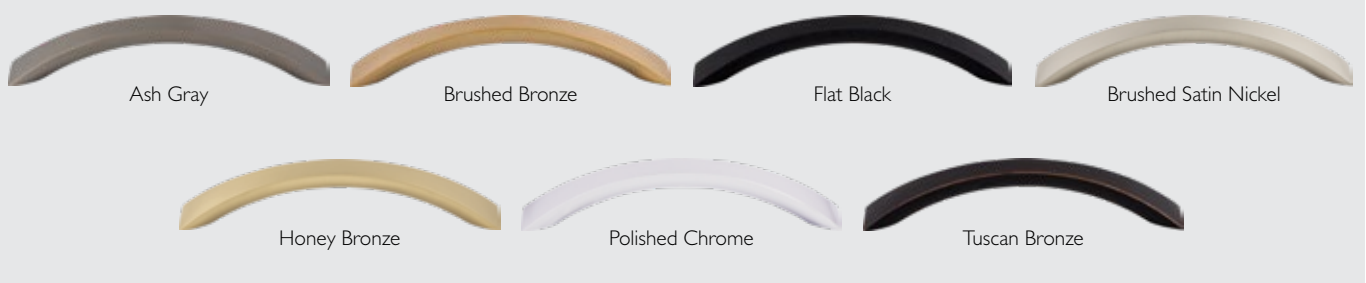

PULLS

	ASH GRAY	BRUSHED BRONZE	FLAT BLACK	BRUSHED SATIN NICKEL	HONEY BRONZE	POLISHED CHROME	TUSCAN BRONZE
5 1/8" cc Boro Pull	–	–	MI141	MI140	–	MI142	–
5 1/8" cc Tinley Pull	–	–	MI183	MI182	–	MI184	–
5 1/8" cc Twist Pull	–	–	MI144	MI143	–	MI145	–
5 1/8" cc Crescent Flair Pull	MI577	MI657	MI147	MI146	MI578	MI148	MI656

FINISHES