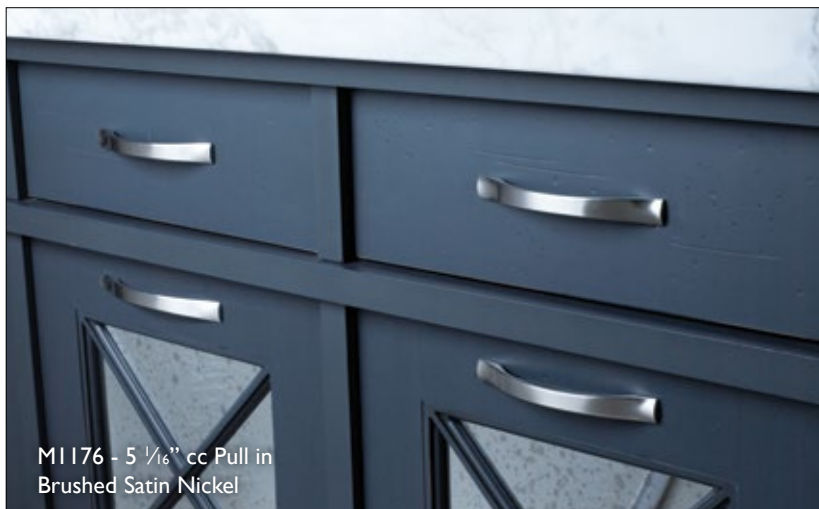

MI176 - 5 1/16" cc Pull in
Brushed Satin Nickel