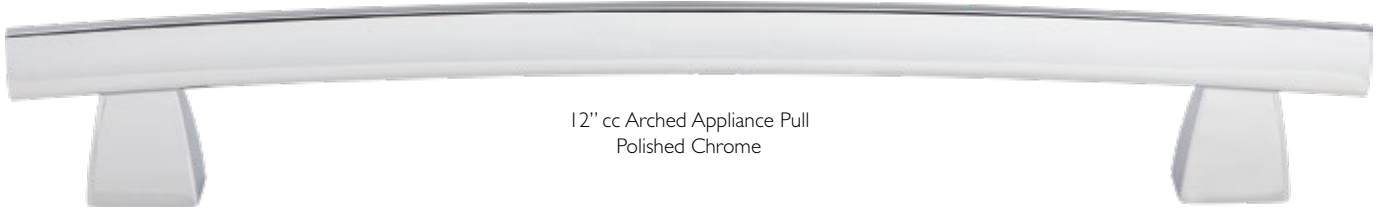

12'' cc Arched Appliance Pull
Polished Chrome

SANCTUARY APPLIANCE PULLS matching Cabinet Pulls pages 200-213

	FLAT BLACK	BRUSHED SATIN NICKEL	GERMAN BRONZE	OIL RUBBED BRONZE	POLISHED CHROME	POLISHED NICKEL	PEWTER ANTIQUÉ	TUSCAN BRONZE
12'' cc Neo Appliance Pull	TK47BLK	TK47BSN	TK47GBZ	TK47ORB	TK47PC	TK47PN	TK47PTA	TK47TB
12'' cc Oval Thin Appliance Pull	TK67BLK*	TK67BSN*	TK67GBZ*	TK67ORB*	TK67PC*	TK67PN*	–	TK67TB*
12'' cc Arched Appliance Pull	TK7BLK	TK7BSN	TK7GBZ	TK7ORB	TK7PC	TK7PN	TK7PTA	TK7TB