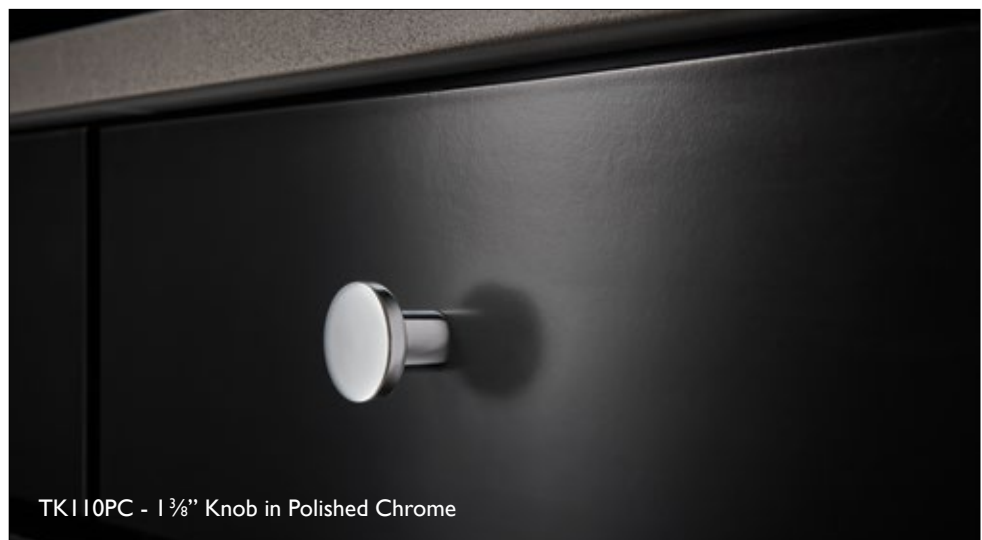

Drilling pilot holes recommended for Tab Pulls

1 3/8" Harmony Knob
Polished Chrome

7" cc Harmony Pull
Polished Chrome

HARMONY KNOB & PULL

	POLISHED CHROME
1 3/8" Knob	TK110PC
7" cc Pull	TK109PC

M1785 - Latch in German Bronze