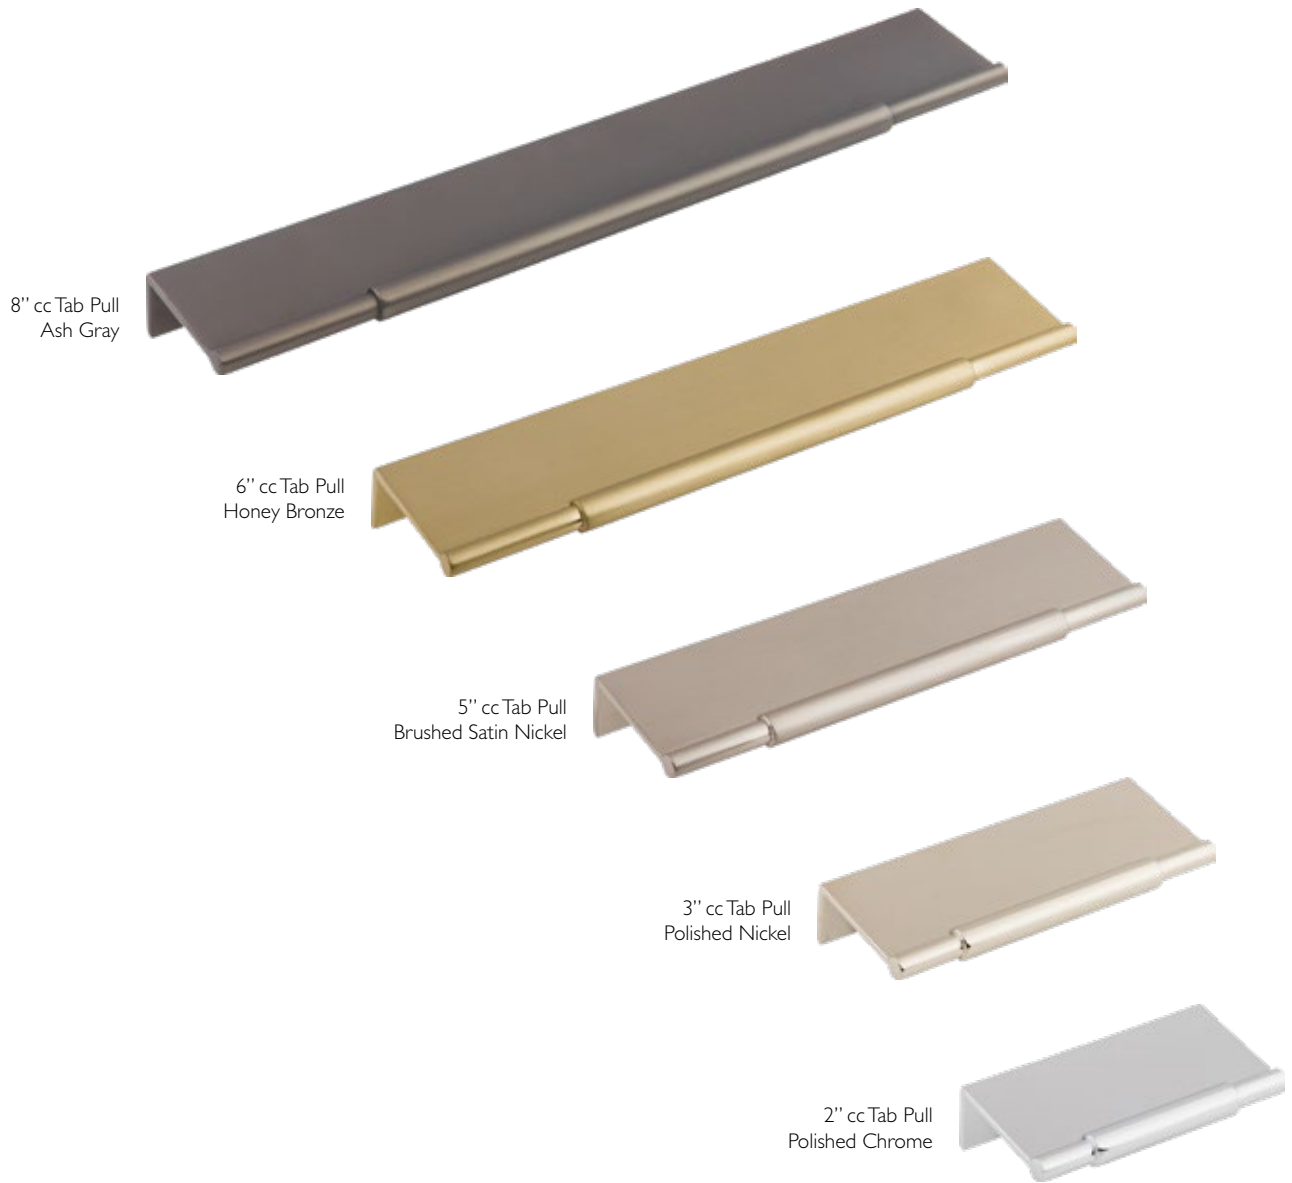

Lynwood™ Collection

CRESTVIEW TAB PULLS

	ASH GRAY	FLAT BLACK	BRUSHED SATIN NICKEL	HONEY BRONZE	POLISHED CHROME	POLISHED NICKEL
3" L, 2" cc Tab Pull	TK970AG	TK970BLK	TK970BSN	TK970HB	TK970PC	TK970PN
4" L, 3" cc Tab Pull	TK971AG	TK971BLK	TK971BSN	TK971HB	TK971PC	TK971PN
6" L, 5" cc Tab Pull	TK972AG	TK972BLK	TK972BSN	TK972HB	TK972PC	TK972PN
8" L, 6" cc Tab Pull	TK973AG	TK973BLK	TK973BSN	TK973HB	TK973PC	TK973PN