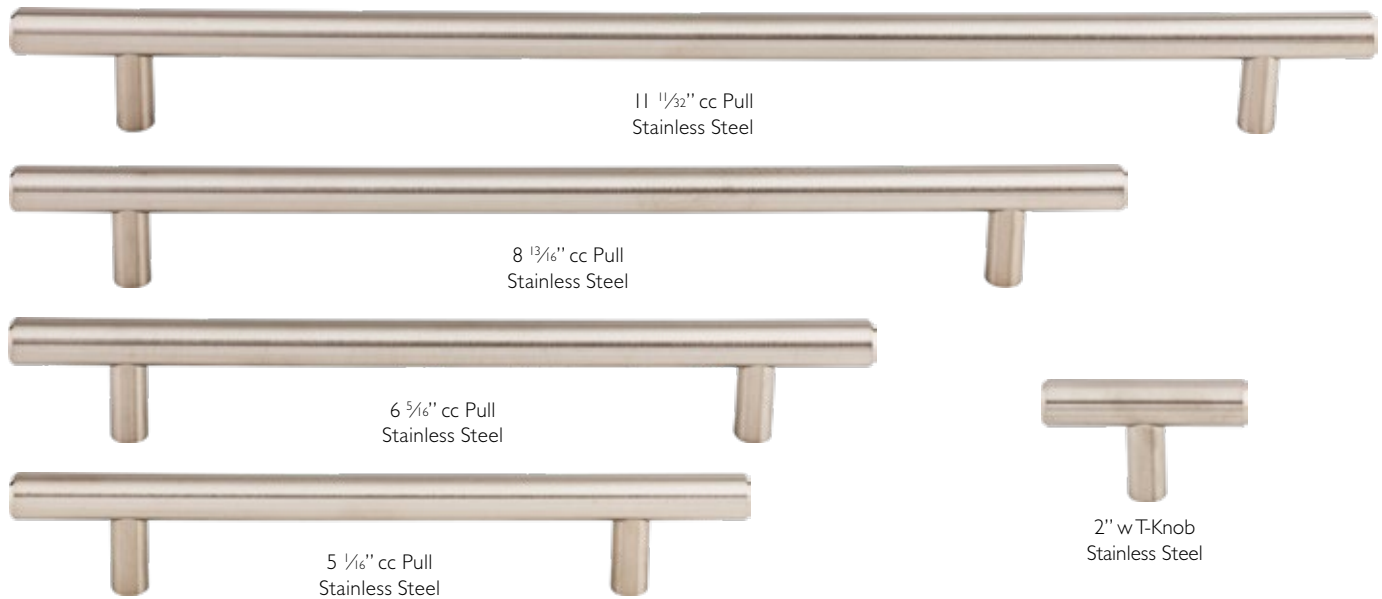

back side cutout

5" cc Tab Pull
Stainless Steel

2" cc Tab Pull
Stainless Steel

*This item is discontinued – limited stock

SS304 Stainless Steel Collection

SOLID BAR PULLS & T-KNOB

STAINLESS STEEL	
2" w T-Knob - 1/2" D	SS1
3" cc Pull - 1/2" D	SS2
3 3/4" cc Pull - 1/2" D	SS3
5 1/16" cc Pull - 1/2" D	SS4
6 5/16" cc Pull - 1/2" D	SS5
8 13/16" cc Pull - 1/2" D	SS6
11 11/32" cc Pull - 1/2" D	SS7
16 3/8" cc Pull - 1/2" D	SS8
18 7/8" cc Pull - 1/2" D	SS9
26 15/32" cc Pull - 1/2" D	SS10
30 1/4" cc Pull - 1/2" D	SS11*
37 3/16" cc Pull - 1/2" D	SS12*