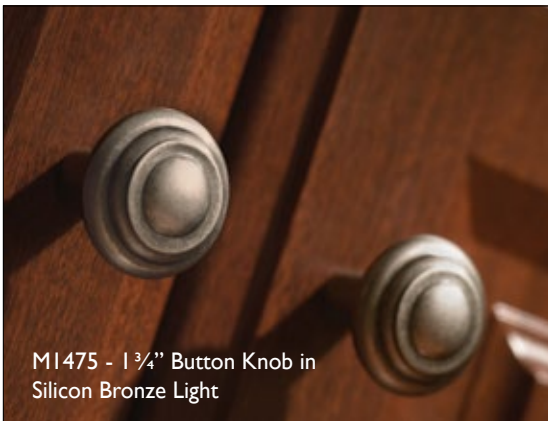

M1475 - 1 ¾" Button Knob in Silicon Bronze Light