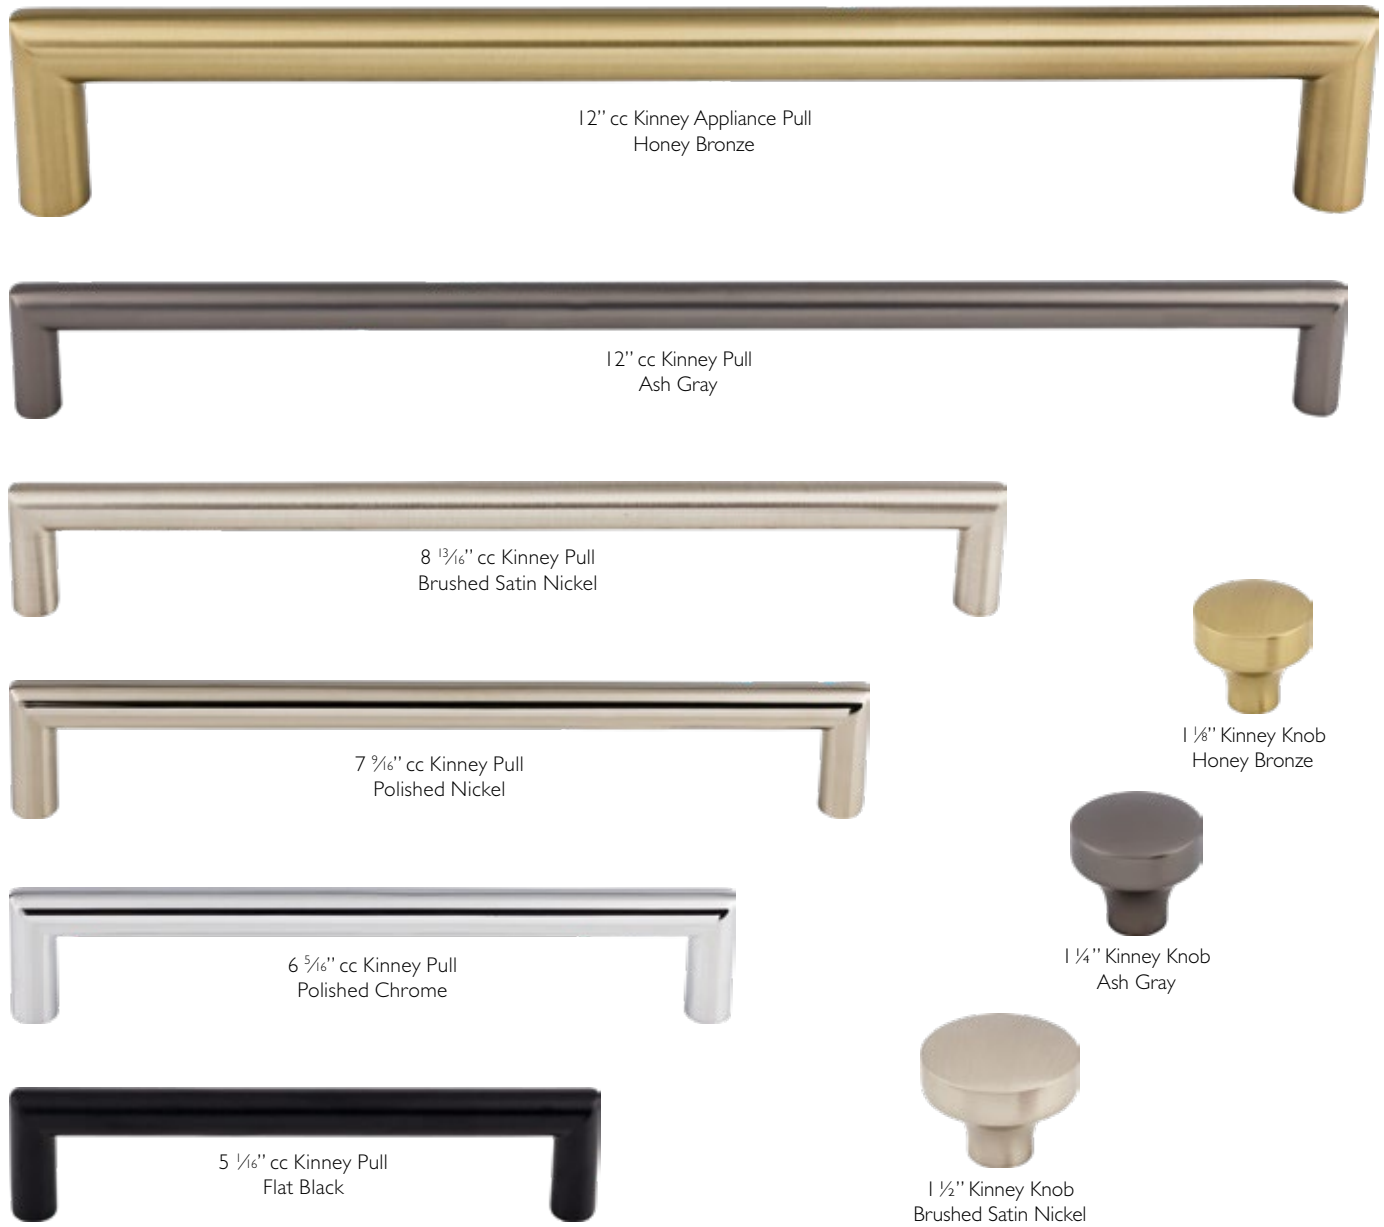

Lynwood™ Collection

KINNEY KNOBS & PULLS

	ASH GRAY	FLAT BLACK	BRUSHED SATIN NICKEL	HONEY BRONZE	POLISHED CHROME	POLISHED NICKEL
1 1/8" Knob	TK900AG	TK900BLK	TK900BSN	TK900HB	TK900PC	TK900PN
1 1/4" Knob	TK901AG	TK901BLK	TK901BSN	TK901HB	TK901PC	TK901PN
1 1/2" Knob	TK902AG	TK902BLK	TK902BSN	TK902HB	TK902PC	TK902PN
3" cc Pull	TK940AG	TK940BLK	TK940BSN	TK940HB	TK940PC	TK940PN
3 3/4" cc Pull	TK941AG	TK941BLK	TK941BSN	TK941HB	TK941PC	TK941PN
5 1/16" cc Pull	TK942AG	TK942BLK	TK942BSN	TK942HB	TK942PC	TK942PN
6 5/16" cc Pull	TK943AG	TK943BLK	TK943BSN	TK943HB	TK943PC	TK943PN
7 5/16" cc Pull	TK944AG	TK944BLK	TK944BSN	TK944HB	TK944PC	TK944PN
8 13/16" cc Pull	TK945AG	TK945BLK	TK945BSN	TK945HB	TK945PC	TK945PN
12" cc Pull	TK946AG	TK946BLK	TK946BSN	TK946HB	TK946PC	TK946PN
12" cc Appliance Pull	TK947AG	TK947BLK	TK947BSN	TK947HB	TK947PC	TK947PN