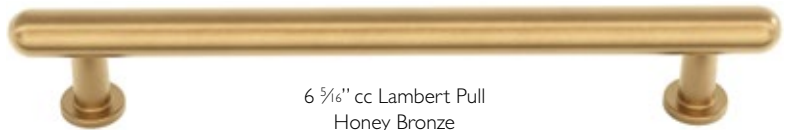

2 3/4" Brockwell Knob Backplate
Honey Bronze

3 3/4" cc Brockwell Pull Backplate
Polished Nickel

1" Brockwell Round Knob
Backplate Ash Gray

BROCKWELL BACKPLATES

	ASH GRAY	FLAT BLACK	BRUSHED SATIN NICKEL	HONEY BRONZE	POLISHED CHROME	POLISHED NICKEL
1" Round Knob Backplate	TK3350AG	TK3350BLK	TK3350BSN	TK3350HB	TK3350PC	TK3350PN
2 3/4" Knob Backplate	TK3351AG	TK3351BLK	TK3351BSN	TK3351HB	TK3351PC	TK3351PN
3 3/4" cc Pull Backplate	TK3352AG	TK3352BLK	TK3352BSN	TK3352HB	TK3352PC	TK3352PN
5 1/16" cc Pull Backplate	TK3353AG	TK3353BLK	TK3353BSN	TK3353HB	TK3353PC	TK3353PN
6 5/16" cc Pull Backplate	TK3354AG	TK3354BLK	TK3354BSN	TK3354HB	TK3354PC	TK3354PN
7 9/16" cc Pull Backplate	TK3355AG	TK3355BLK	TK3355BSN	TK3355HB	TK3355PC	TK3355PN
8 1/16" cc Pull Backplate	TK3356AG	TK3356BLK	TK3356BSN	TK3356HB	TK3356PC	TK3356PN
12" cc Pull Backplate	TK3357AG	TK3357BLK	TK3357BSN	TK3357HB	TK3357PC	TK3357PN
12" cc Appliance Pull Backplate	TK3358AG	TK3358BLK	TK3358BSN	TK3358HB	TK3358PC	TK3358PN
18" cc Appliance Pull Backplate	TK3359AG	TK3359BLK	TK3359BSN	TK3359HB	TK3359PC	TK3359PN

TK3330AG & TK3332AG – 1 1/4" Knob & 5 1/8" cc Pull in Ash Gray

12" cc Lambert Pull
Ash Gray

8 1/8" cc Lambert Pull
Brushed Satin Nickel

1 1/4" Lambert Knob
Honey Bronze

7 5/16" cc Lambert Pull
Flat Black

6 5/16" cc Lambert Pull
Honey Bronze