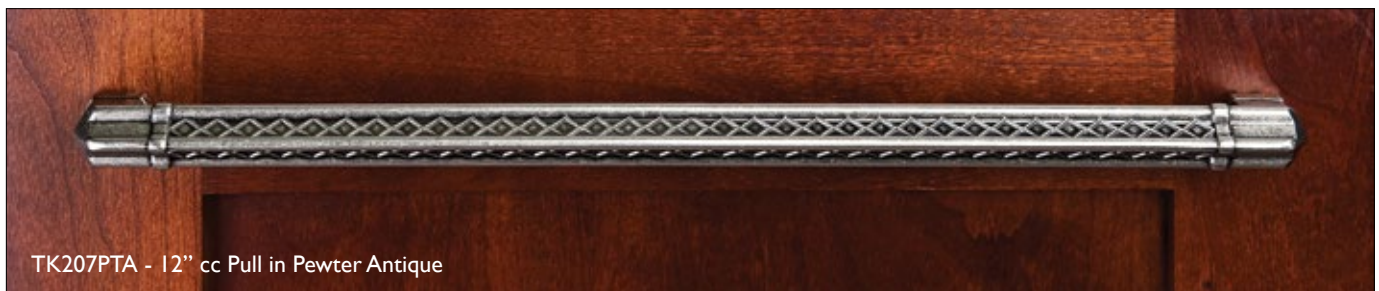

TK207PTA - 12" cc Pull in Pewter Antique