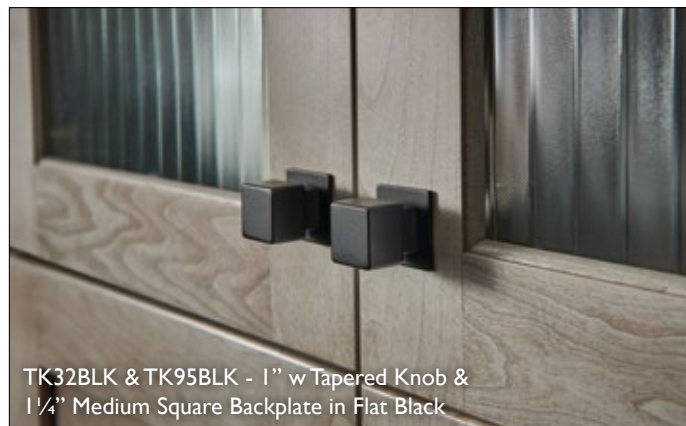

FINISHES

SQUARE BACKPLATES

	FLAT BLACK	BRUSHED SATIN NICKEL	GERMAN BRONZE	OIL RUBBED BRONZE	POLISHED CHROME	POLISHED NICKEL	PEWTER ANTIQUE	TUSCAN BRONZE
1" Small Backplate	TK94BLK	TK94BSN	TK94GBZ	TK94ORB	TK94PC	TK94PN	TK94PTA	TK94TB
1 1/4" Medium Backplate	TK95BLK	TK95BSN	TK95GBZ	TK95ORB	TK95PC	TK95PN	TK95PTA	TK95TB