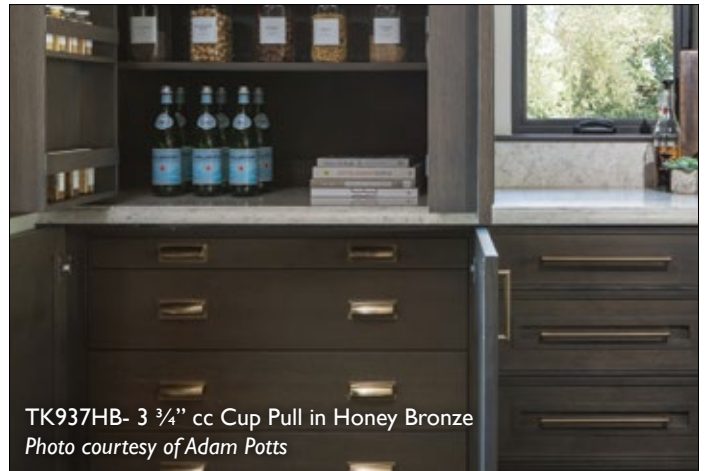

TK937HB- 3 3/4" cc Cup Pull in Honey Bronze
Photo courtesy of Adam Potts

HOLLIN CUP PULLS

US Patents Pending

	ASH GRAY	FLAT BLACK	BRUSHED SATIN NICKEL	HONEY BRONZE	POLISHED CHROME	POLISHED NICKEL
3 3/4" cc Cup Pull	TK937AG	TK937BLK	TK937BSN	TK937HB	TK937PC	TK937PN
5 1/16" cc Cup Pull	TK938AG	TK938BLK	TK938BSN	TK938HB	TK938PC	TK938PN