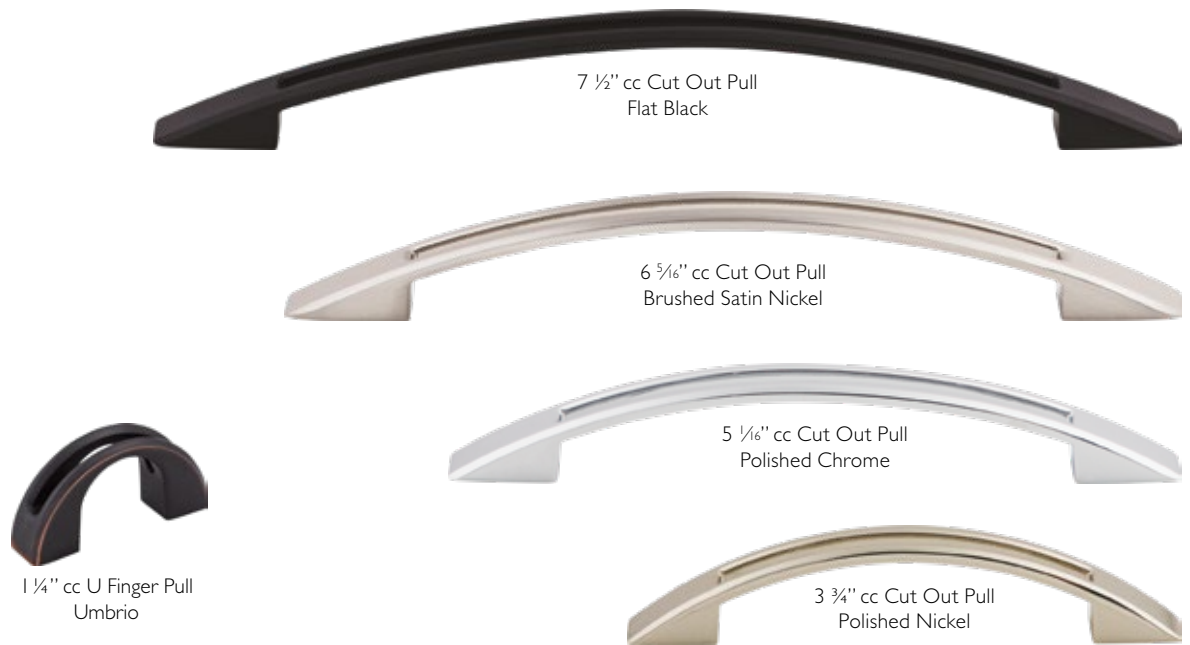

TANGO PULLS

	FLAT BLACK	BRUSHED SATIN NICKEL	POLISHED CHROME	POLISHED NICKEL	SABLE	UMBRIO
1 1/4" cc U Finger Pull	TK617BLK	TK617BSN	TK617PC	TK617PN	TK617SAB	TK617UM
3 3/4" cc Cut Out Pull	TK618BLK	TK618BSN	TK618PC	TK618PN	TK618SAB	TK618UM
5 1/16" cc Cut Out Pull	TK619BLK	TK619BSN	TK619PC	TK619PN	TK619SAB	TK619UM
6 5/16" cc Cut Out Pull	TK620BLK	TK620BSN	TK620PC	TK620PN	TK620SAB	TK620UM
7 1/2" cc Cut Out Pull	TK621BLK	TK621BSN	TK621PC	TK621PN	TK621SAB	TK621UM